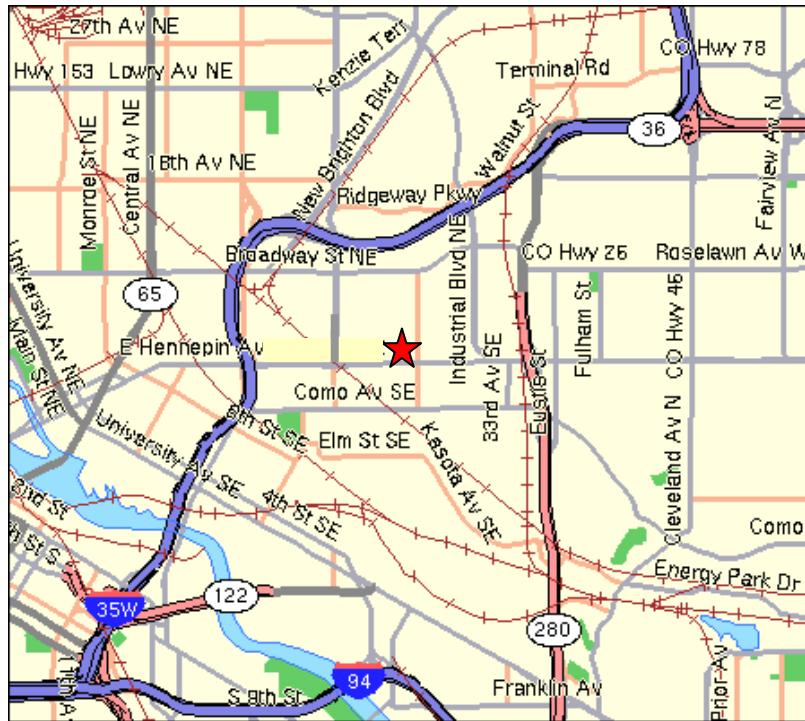

## Directions to Koehler & Dramm Wholesale Florist

*Koehler & Dramm is located on East Hennepin Avenue between Highways 35W and 280.  
The cross street is Hoover Street NE / 25<sup>th</sup> Avenue SE.*

### FROM THE NORTH:

- Take 35W South / 694 SE and take the Highway 280 exit.
- Take Highway 280 for approximately one mile to the East Hennepin Avenue exit.
- Take a **right** at the stop sign at the end of the ramp.
- Go until you reach the second stoplight, which will be Hoover St. NE / 25<sup>th</sup> Ave. SE.
- Koehler & Dramm will be on the corner of Hoover and E. Hennepin on the right side of the road.

### FROM THE SOUTH & WEST:

- Take 35W North past the downtown Minneapolis exits.
- (If you are coming from the West with I-94, you will take 94 East to 35W North. Follow the rest:)*
- Take the East Hennepin Avenue exit (#19).
- Take a **right** at the stoplight at the end of the ramp.
- Go four stoplights down (approximately 10 blocks) until you reach the stoplight at Hoover St. NE / 25<sup>th</sup> Ave. SE.
- Koehler & Dramm will be on the corner of Hoover and E. Hennepin on the left side of the road.

### FROM THE EAST (from Highway 36):

- Take Hwy 36 West until you reach the Hwy 280 exit.
- Take Highway 280 for approximately one mile to the East Hennepin Avenue exit.
- Take a **right** at the stop sign at the end of the ramp.
- Go until you reach the second stoplight, which will be Hoover St. NE / 25<sup>th</sup> Ave. SE.
- Koehler & Dramm will be on the corner of Hoover and E. Hennepin on the right side of the road.